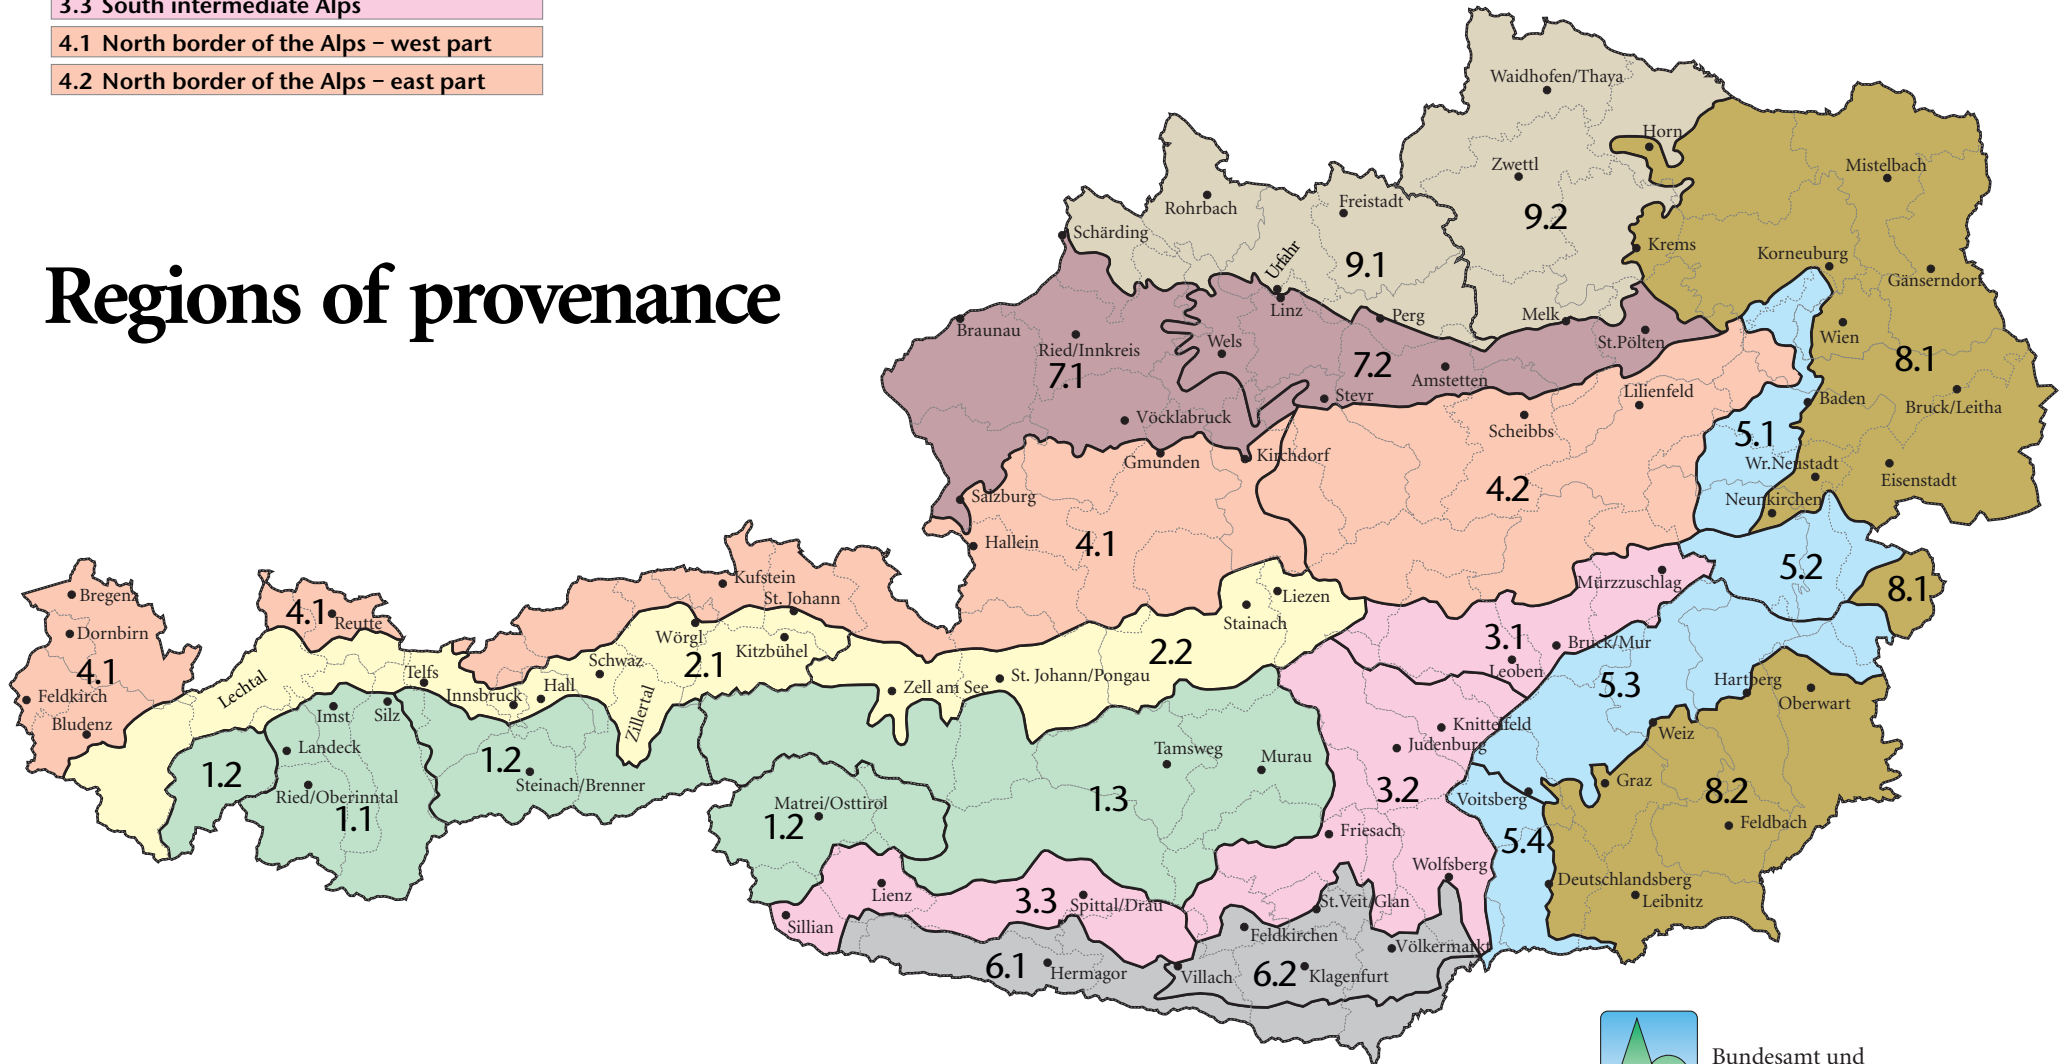

- 1.1 Central Alps – continental central zone
- 1.2 Subcontinental Central Alps – west part
- 1.3 Subcontinental Central Alps – east part
- 2.1 North intermediate Alps – west part
- 2.2 North intermediate Alps – east part
- 3.1 East intermediate Alps – north part
- 3.2 East intermediate Alps – south part
- 3.3 South intermediate Alps
- 4.1 North border of the Alps – west part
- 4.2 North border of the Alps – east part

- 5.1 Lower Austria east border of the Alps
- 5.2 Bucklige Welt
- 5.3 East and middle Styrian mountain area
- 5.4 West Styrian mountain area
- 6.1 South border range of mountains
- 6.2 Basin of Klagenfurt (Carinthia)

- 7.1 Northern foothills – west part
- 7.2 Northern foothills – east part
- 8.1 Pannonian lowland and hilly country
- 8.2 Subillyrian hilly and terrace country
- 9.1 Mühlviertel
- 9.2 Waldviertel

Regions of provenance